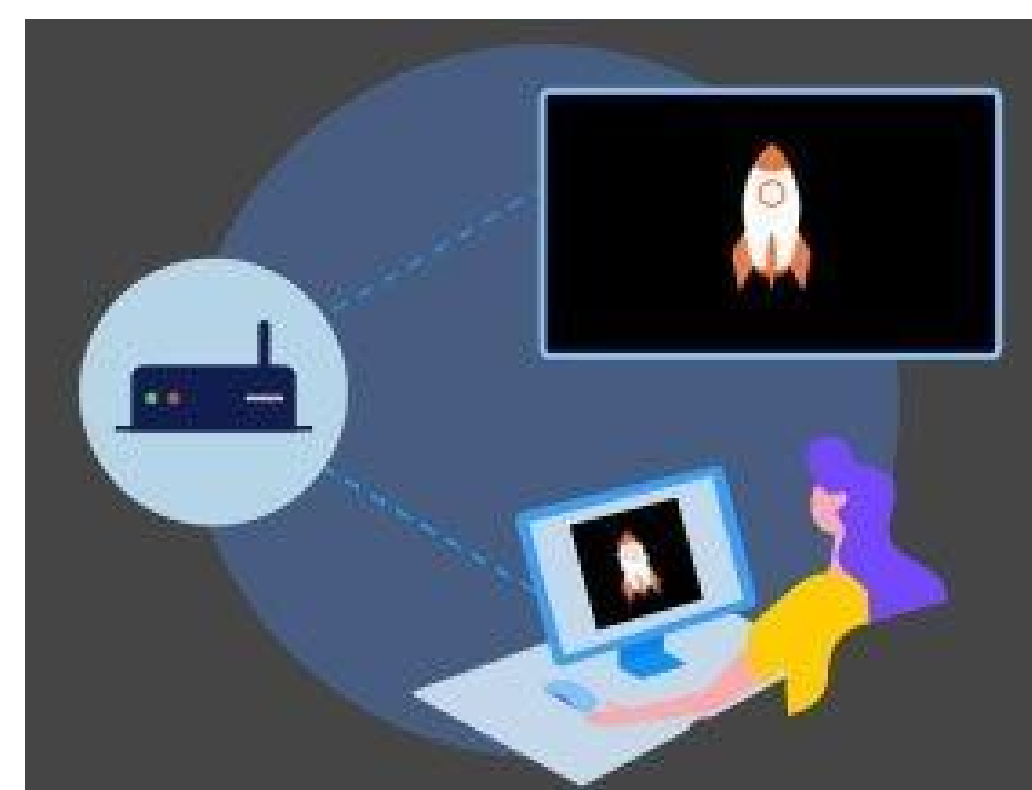

ASYNCHRONIZED PLAYBACK

FLEXIBLE AND UNRESTRICTED PLAYBACK

- Cloud playback
- Wireless playback
- U-disk playback